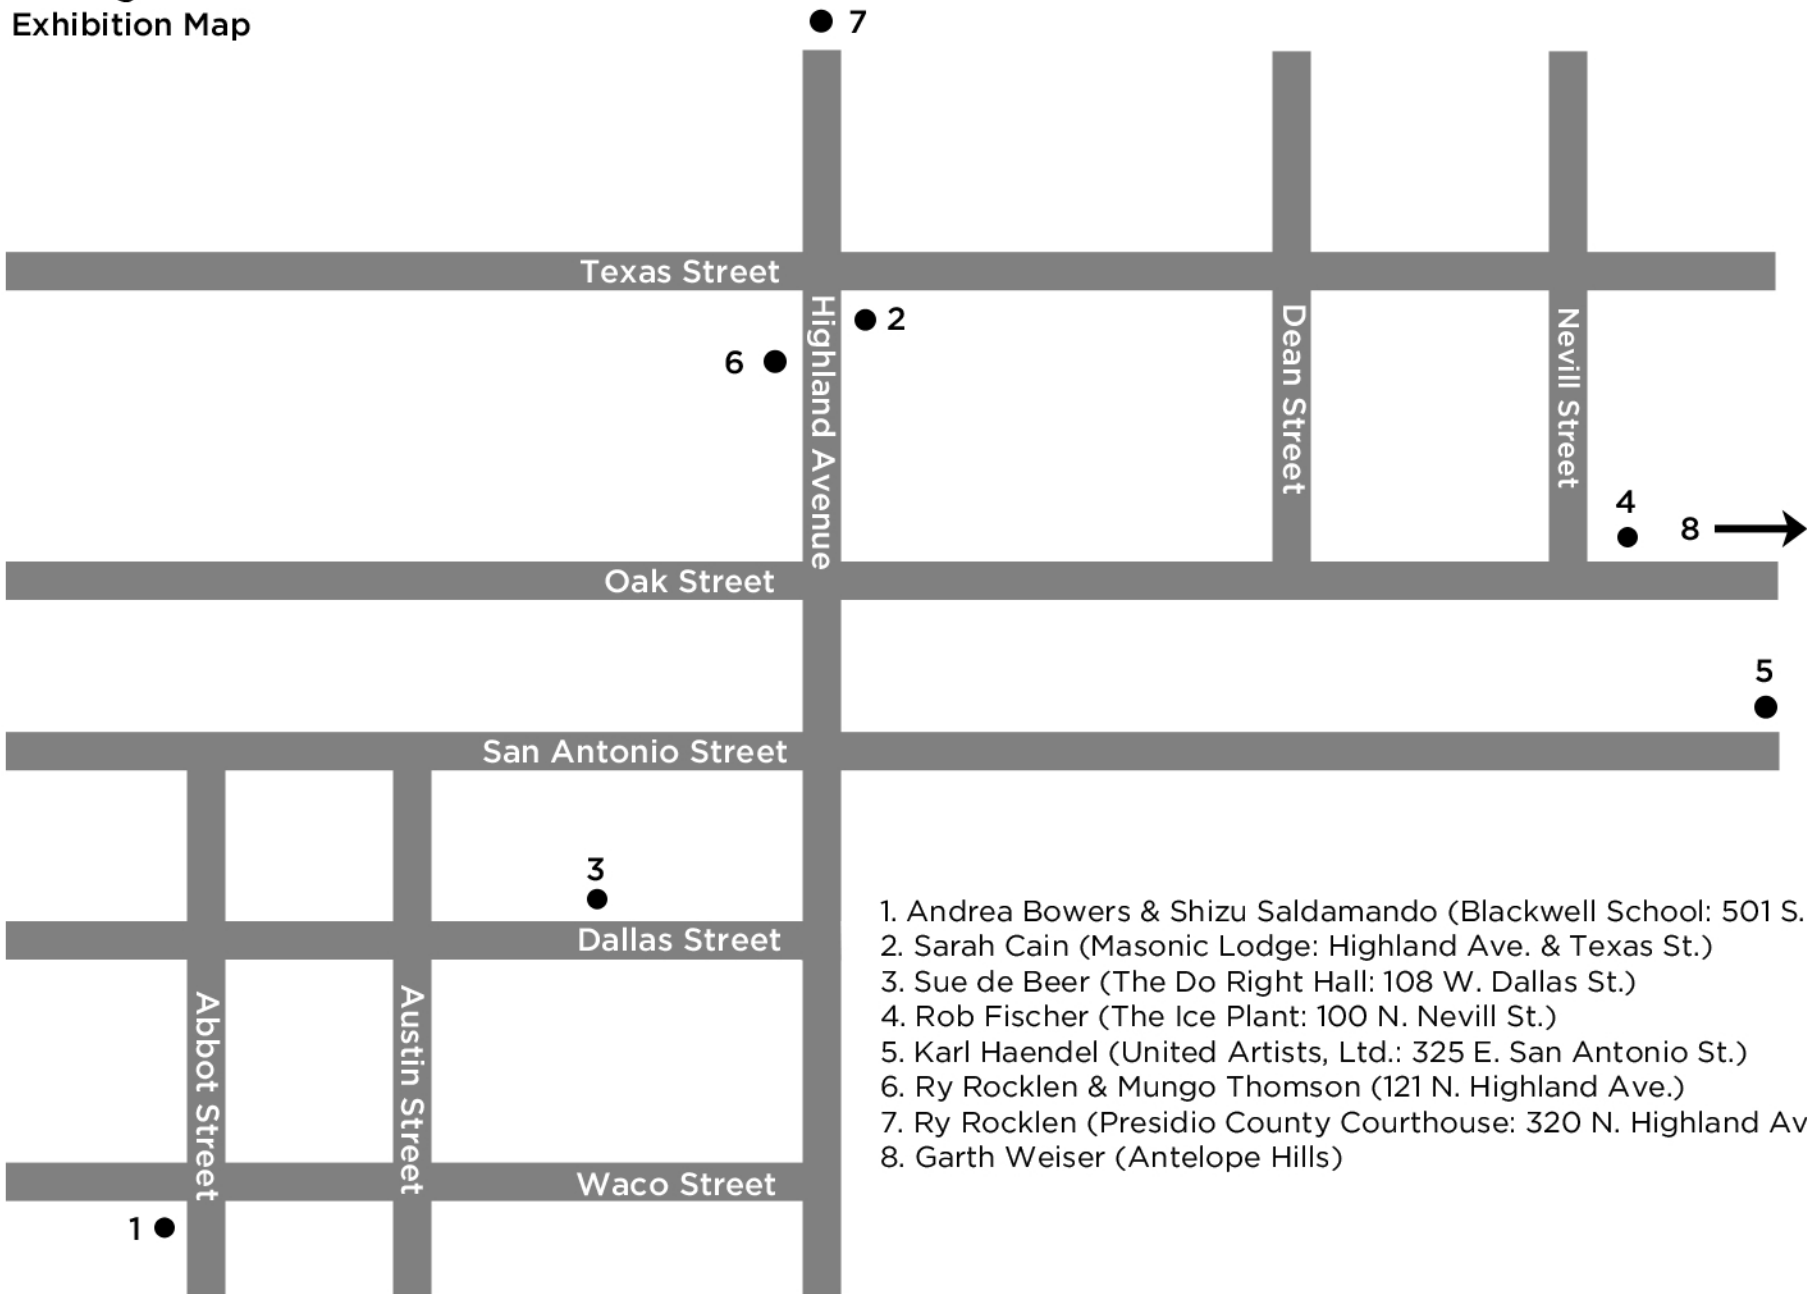

Nothing Beside Remains
Exhibition Map

- 1. Andrea Bowers & Shizu Saldamando (Blackwell School: 501 S. Abbot St.)
- 2. Sarah Cain (Masonic Lodge: Highland Ave. & Texas St.)
- 3. Sue de Beer (The Do Right Hall: 108 W. Dallas St.)
- 4. Rob Fischer (The Ice Plant: 100 N. Nevill St.)
- 5. Karl Haendel (United Artists, Ltd.: 325 E. San Antonio St.)
- 6. Ry Rocklen & Mungo Thomson (121 N. Highland Ave.)
- 7. Ry Rocklen (Presidio County Courthouse: 320 N. Highland Ave.)
- 8. Garth Weiser (Antelope Hills)